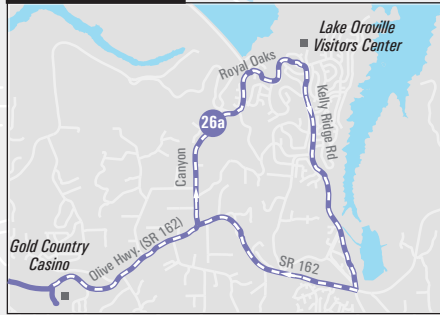

Route 20 continues to Chico

Route 31 continues to Paradise

31
1 trip in the morning
1 trip in the evening

Kelly Ridge area

20
Park & Ride
Service only on select a.m. & p.m. commuter trips. Refer to schedule.

20
Route 20 serves Oro Dam - Mitchell loop on Saturday only

30
Note: On Saturday Route 30 covers Wyandotte, Lincoln and Monte Vista. It does not serve Lower Wyandotte between Wyandotte and Monte Vista.

30
Saturday routing only

These stops not served on Saturday

30
Route 30 continues to Gridley/Biggs via Lincoln Blvd, Palermo Rd, SR 70 and Gridley Rd. Between Lincoln Rd (between Ophir and Palermo) is flag stop.