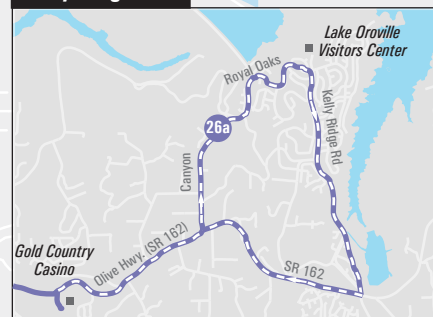

Route 20 continues to Chico

Route 31 continues to Paradise

31
1 trip in the morning
1 trip in the evening

Kelly Ridge area

Juvenile Hall

County Center

Admin.

Public Works

Nelson

Table Mountain

Community Employment Center

Park & Ride

Grand

Oroville

Park & Ride
20
Service only on select a.m. & p.m. commuter trips. Refer to schedule.

Plumas