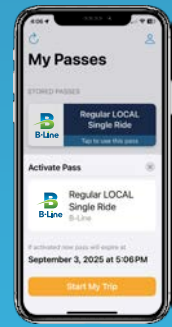

Four Easy Ways to Plan Your Trip

Use this guide to see where you can go on B-Line, and to identify the route or routes that will get you there. Then there are four easy ways to get bus schedule information and plan your trip.

- **Plan My Ride** web-based app – trip planning and real-time bus arrival info on your smart phone at www.planmyride.blinetransit.com
- **Google Maps** – detailed transit instructions in your phone's map app Google Maps Icon
- **B-Line Website** – complete information about all of B-Line's services, including trip planning and real-time schedule information at www.BlineTransit.com
- **B-Line Schedule Book** – with detailed route maps and schedules. Ask your driver for one.