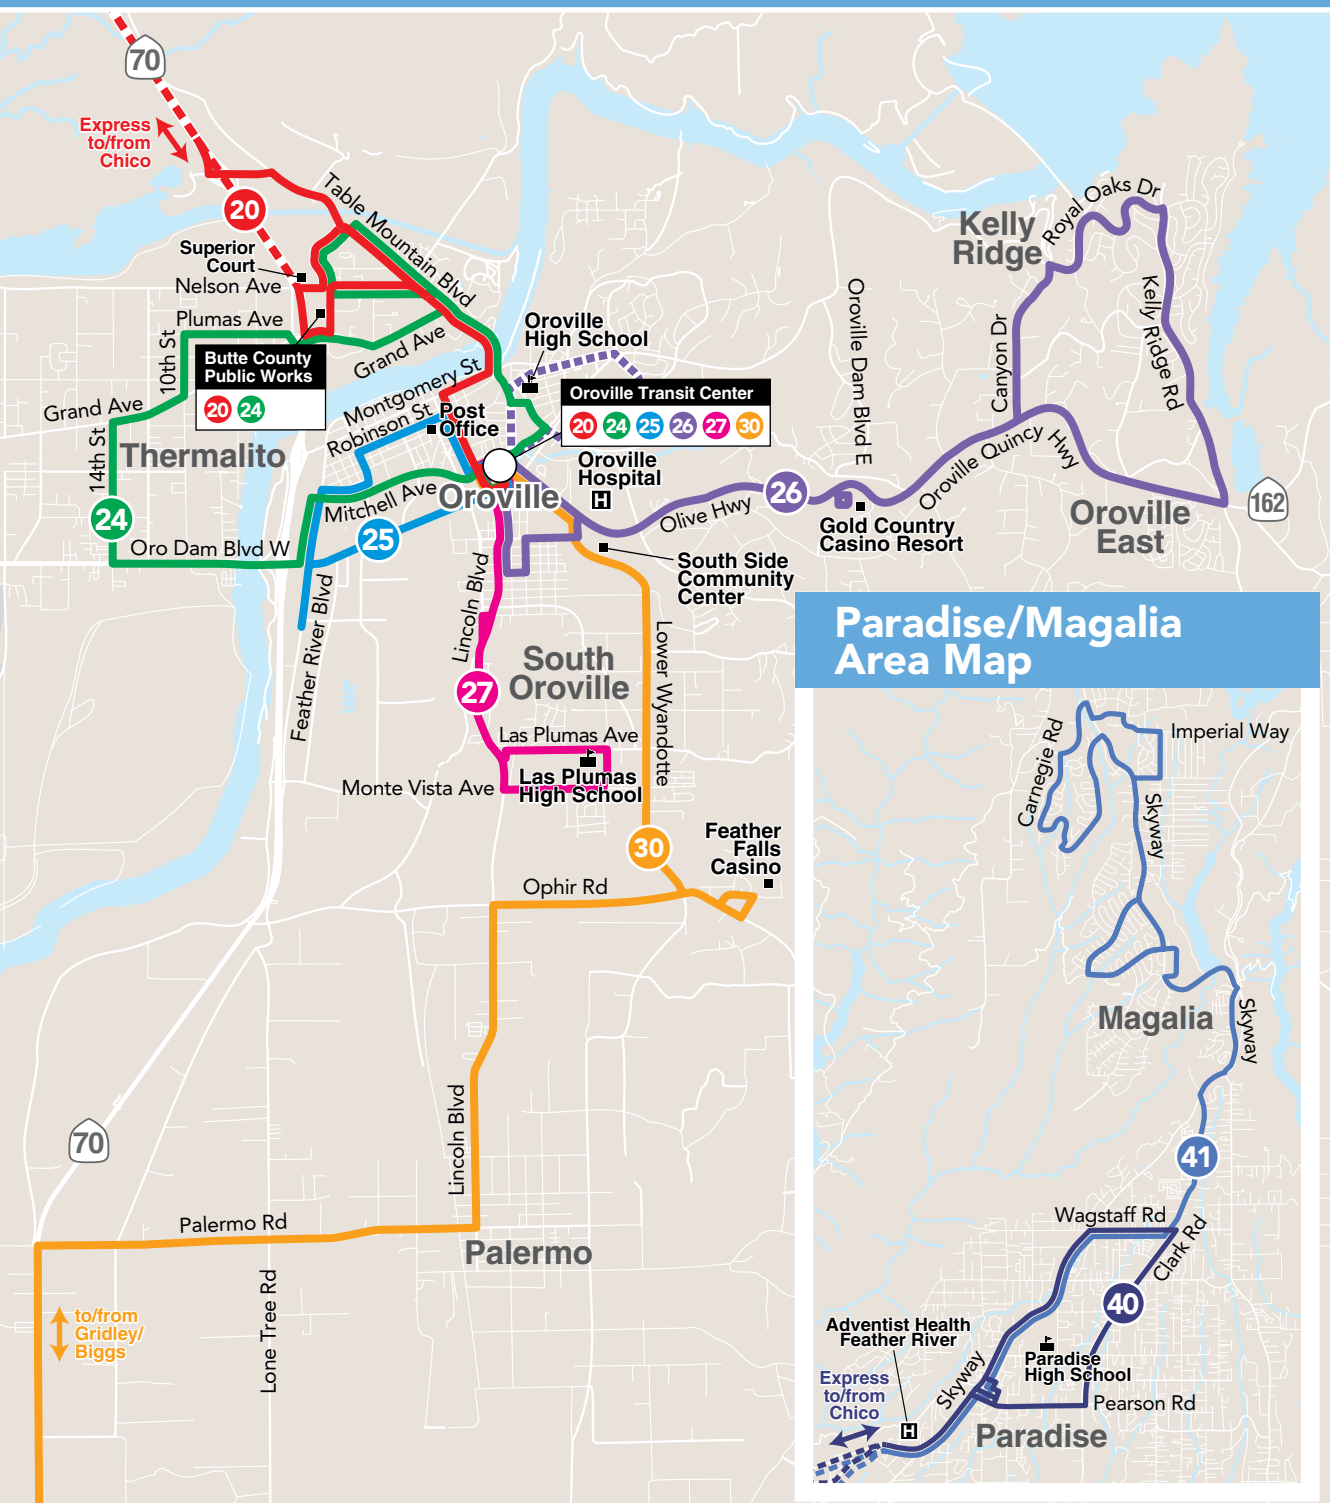

Regional Transit Map

Effective October 2025

See Chico area map on other side

See Paradise/Magalia area map on other side

Visite **BLineTransit.com** para obtener información en su idioma. Para traducir el texto del sitio web, busque el icono del globo terráqueo en la parte superior de la página o use Google Chrome para acceder al sitio web y usar el Traductor de Google para traducir la página.

Local Fare is paid if you're in one city (i.e. Oroville, Chico, Gridley/Biggs, or the Paradise/Magalia area) and your trip will stay in that city.

Regional Fare is paid if you are going from one city to another. A paid local fare can be **UPGRADED** to a regional fare by paying the difference. Regular upgrade adds \$1.00. Discount upgrade adds \$0.50.

Chico Area Map

Regional Transit Map

Effective October 2025

Bus Service in:

- Chico
- Oroville
- Paradise
- Gridley
- Biggs
- Thermalito
- Magalia
- Palermo

530-342-0221

BLineTransit.com

Oroville Area Map

Four Easy Ways to Plan Your Trip

Use this guide to see where you can go on B-Line, and to identify the route or routes that will get you there. Then there are four easy ways to get bus schedule information and plan your trip.