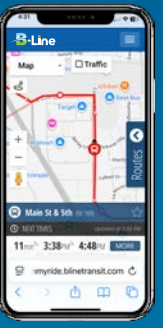

Chico Area Map

Regional Transit Map

Effective October 2025

Bus Service in:

- Chico
- Oroville
- Paradise
- Gridley
- Biggs
- Thermalito
- Magalia
- Palermo

530-342-0221

BLineTransit.com

Oroville Area Map

Four Easy Ways to Plan Your Trip

Use this guide to see where you can go on B-Line, and to identify the route or routes that will get you there. Then there are four easy ways to get bus schedule information and plan your trip.

- **Plan My Ride** web-based app – trip planning and real-time bus arrival info on your smart phone at www.planmyride.blinetransit.com
- **Google Maps** – detailed transit instructions in your phone's map app Google Maps Icon
- **B-Line Website** – complete information about all of B-Line's services, including trip planning and real-time schedule information at www.BlineTransit.com
- **B-Line Schedule Book** – with detailed route maps and schedules. Ask your driver for one.