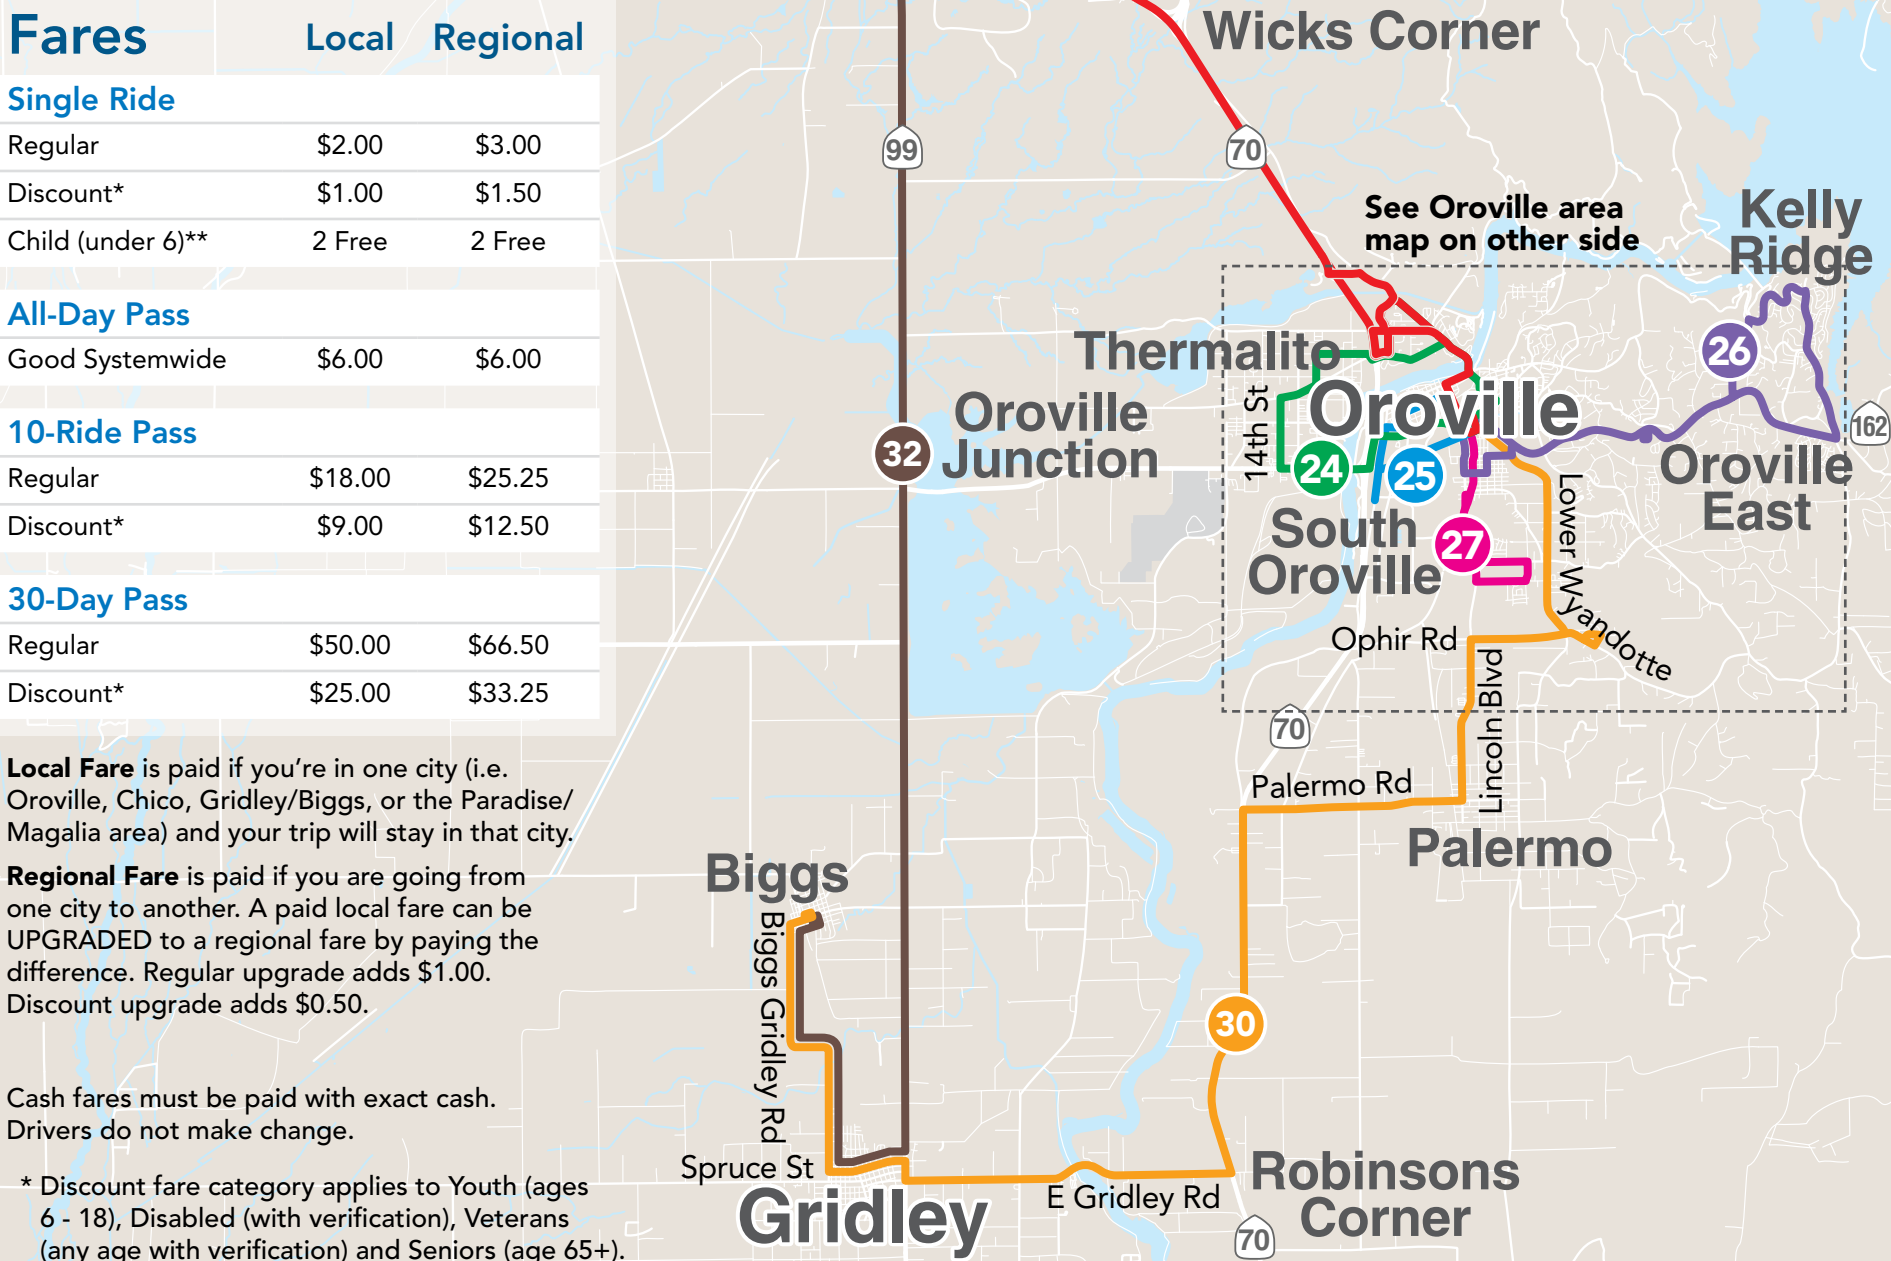

Title VI

Butte County Association of Governments (BCAG) and Butte Regional Transit (BRT or B-Line) grant all citizens equal access to its transportation services. BCAG and BRT are committed to ensuring that no person is excluded from participation in or denied the benefits of its services on the basis of race, color, or national origin as protected by Title VI of the Civil Rights Act of 1964 and its associated rules, regulations and amendments.