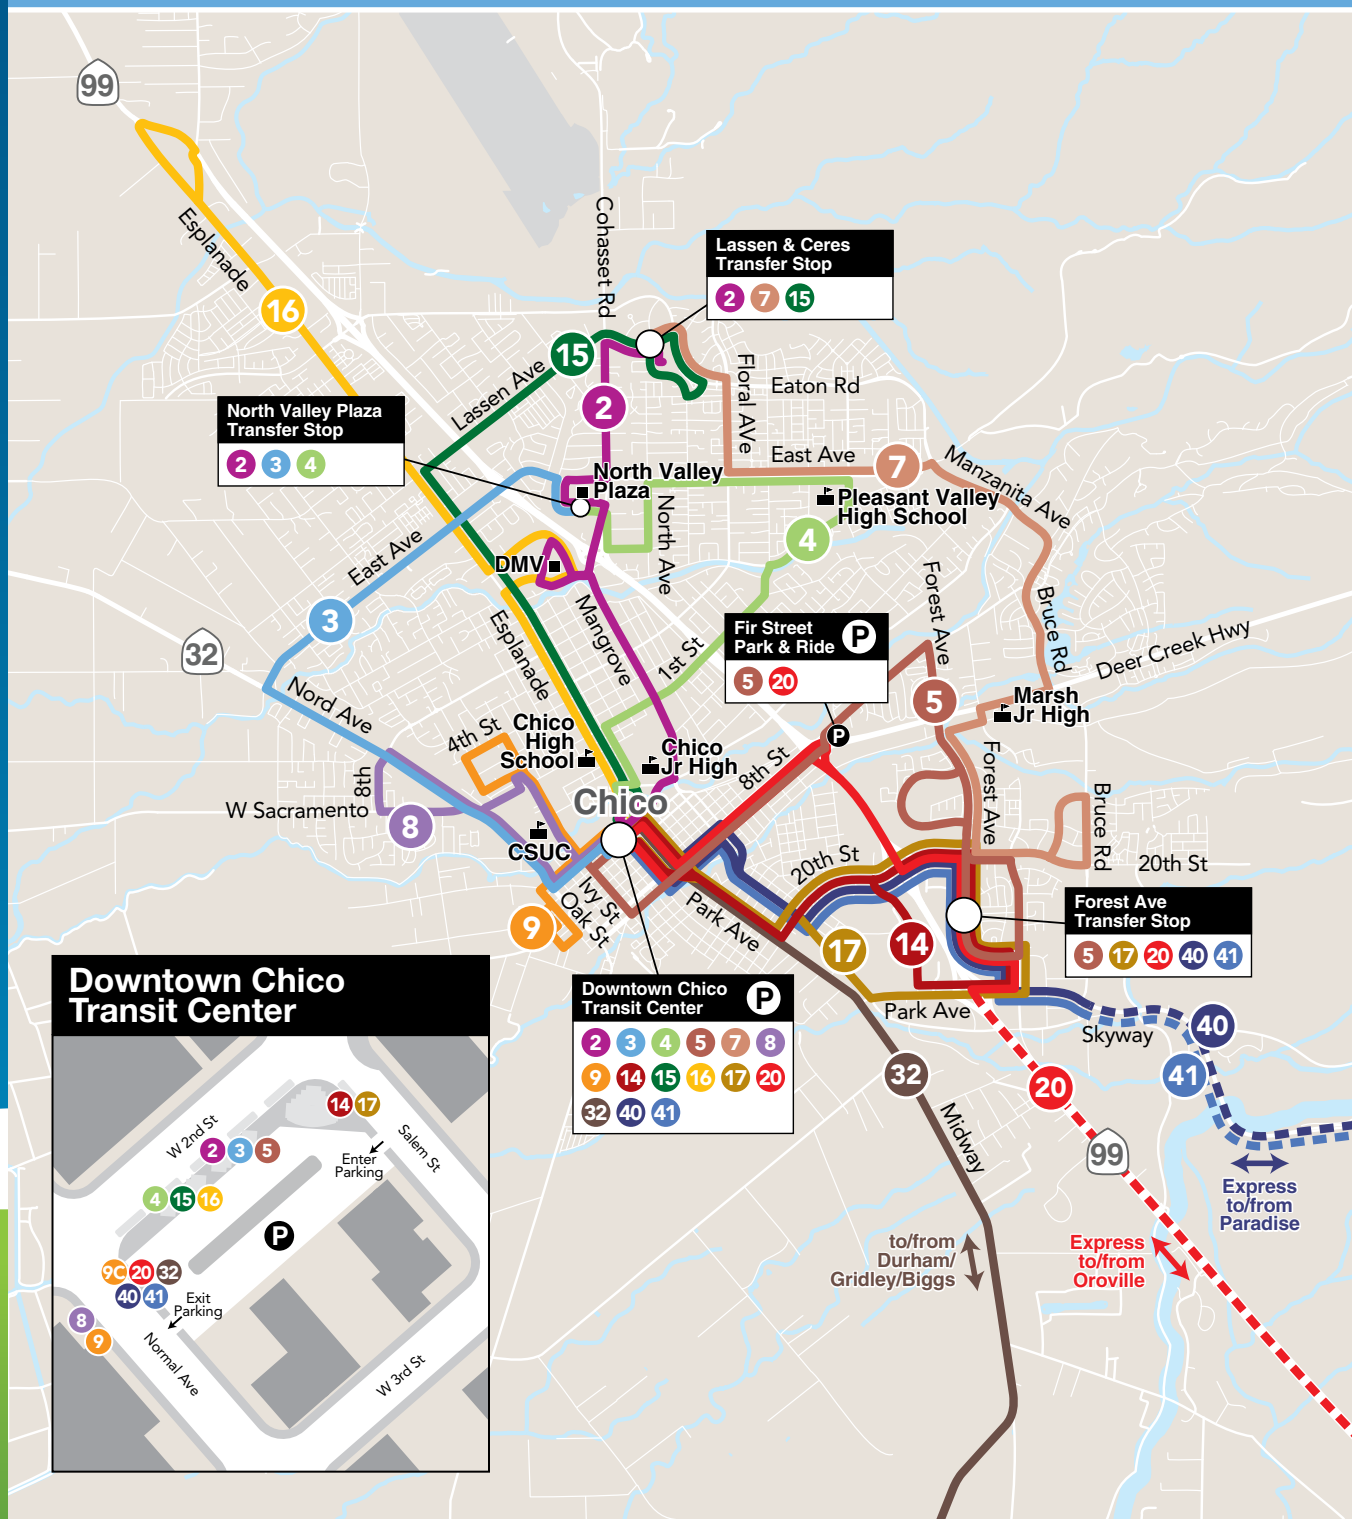

Regional Transit Map

Effective October 2025

See Chico area map on other side

See Paradise/Magalia area map on other side

Visite **BLineTransit.com** para obtener información en su idioma. Para traducir el texto del sitio web, busque el icono del globo terráqueo en la parte superior de la página o use Google Chrome para acceder al sitio web y usar el Traductor de Google para traducir la página.

Chico Area Map

Regional Transit Map

Effective October 2025

Bus Service in:

- Chico
- Oroville
- Paradise
- Gridley
- Biggs
- Thermalito
- Magalia
- Palermo

530-342-0221

BLineTransit.com

Oroville Area Map

Four Easy Ways to Plan Your Trip

Use this guide to see where you can go on B-Line, and to identify the route or routes that will get you there. Then there are four easy ways to get bus schedule information and plan your trip.

- **Plan My Ride** web-based app – trip planning and real-time bus arrival info on your smart phone at www.planmyride.blinetransit.com
- **Google Maps** – detailed transit instructions in your phone's map app Google Maps Icon
- **B-Line Website** – complete information about all of B-Line's services, including trip planning and real-time schedule information at www.BlineTransit.com
- **B-Line Schedule Book** – with detailed route maps and schedules. Ask your driver for one.