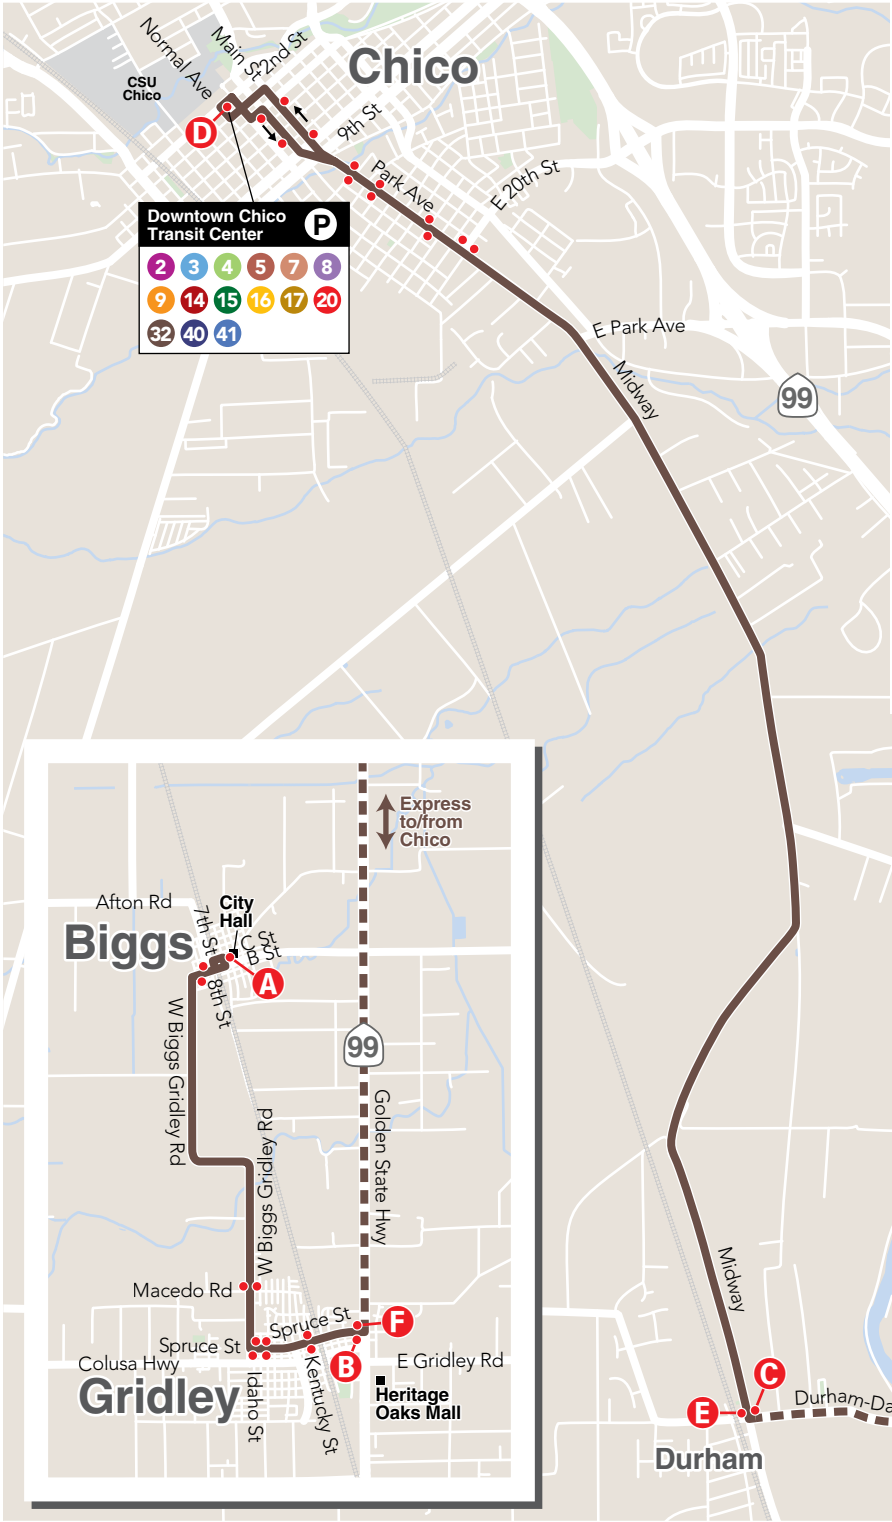

# Route 32 Gridley - Chico

## Monday-Friday

### Northbound

from Gridley/Biggs to Chico

Biggs City Hall 6th St & C St	Gridley Spruce St & SR99	Durham Midway & Durham- Dayton Hwy	Downtown Chico Transit Center 2nd & Salem
A	B	C	D
AM 6:40	6:51	7:23	7:35

### Southbound

from Chico to Gridley/Biggs

Downtown Chico Transit Center 2nd & Salem	Durham Midway & Durham- Dayton Hwy	Gridley Spruce St & SR99	Biggs City Hall 6th St & C St
D	E	F	A
AM 6:30	6:42	7:12	7:30
PM 5:20	5:36	6:08	6:20