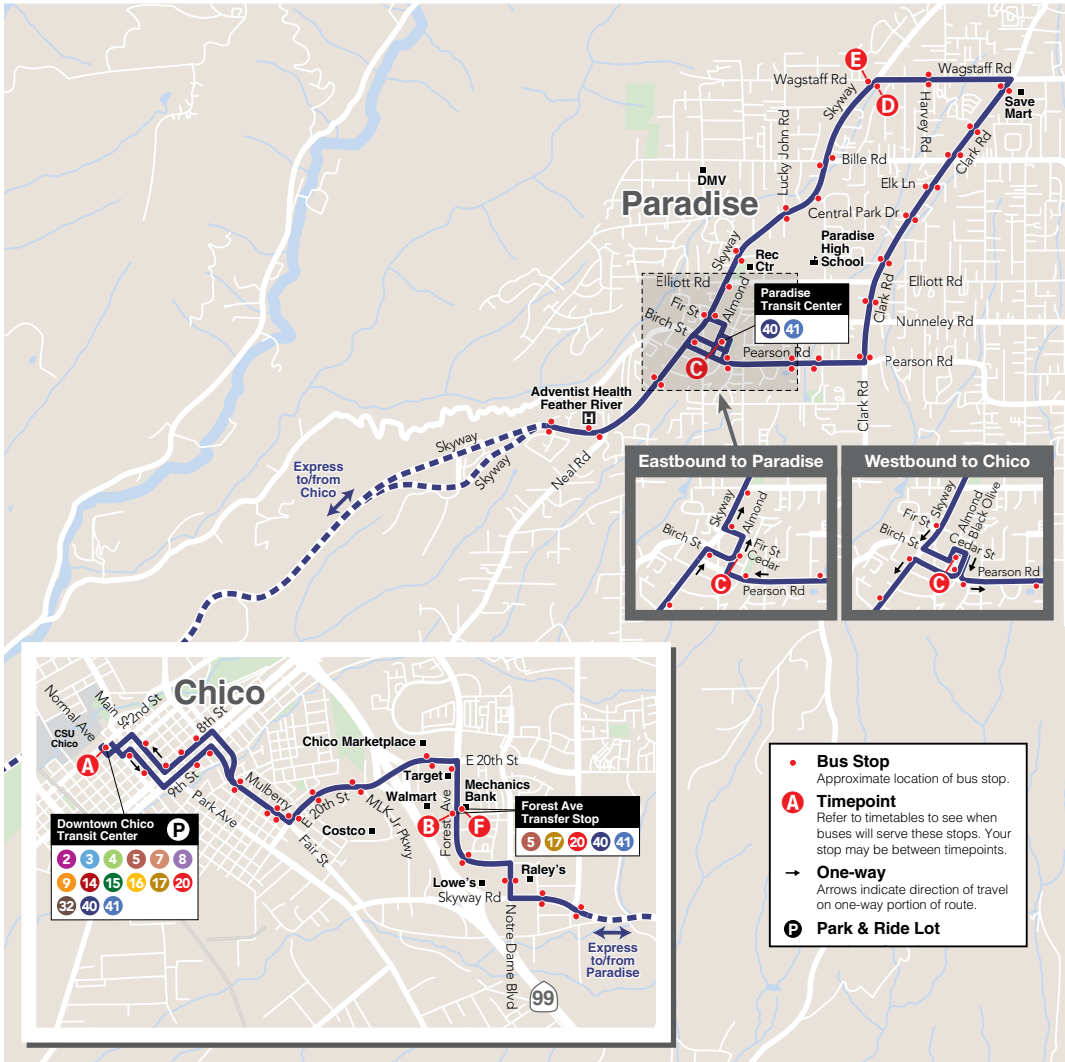

Route 40 Paradise - Chico

Mon-Fri, Sat

Mon-Fri

Eastbound
from Chico to Paradise

	Downtown Chico Transit Center 2nd & Salem	Forest Ave Transfer Stop	Paradise Transit Center	Skyway & Wagstaff Rd	Paradise Transit Center
AM	6:50 4:10	7:02 4:22	7:24 4:44	7:31 4:51	7:43 5:03
PM	8:50 5:30	9:02 5:42	9:24 6:04	9:31 6:11	9:43 6:23

Westbound
from Paradise to Chico

	Paradise Transit Center	Skyway & Wagstaff Rd	Paradise Transit Center	Forest Ave Transfer Stop	Downtown Chico Transit Center 2nd & Salem
AM	7:44 11:44	7:58 11:58	8:05 12:05	8:27 12:27	8:40 12:40
PM	9:44 6:24	9:58 6:38	10:05 6:45	10:27 7:07	10:40 7:20

Westbound
from Paradise to Chico

	Paradise Transit Center	Skyway & Wagstaff Rd	Paradise Transit Center	Forest Ave Transfer Stop	Downtown Chico Transit Center 2nd & Salem
AM	10:44	10:58	11:05	11:27	11:40
PM	5:04	5:18	5:25	5:47	6:00

* After Skyway & Wagstaff, this trip serves the route 41 Magalia area, then travels down Clark, reaching the Paradise Transit Center at 1:25 (see Westbound schedule), then continuing down the hill to Chico.