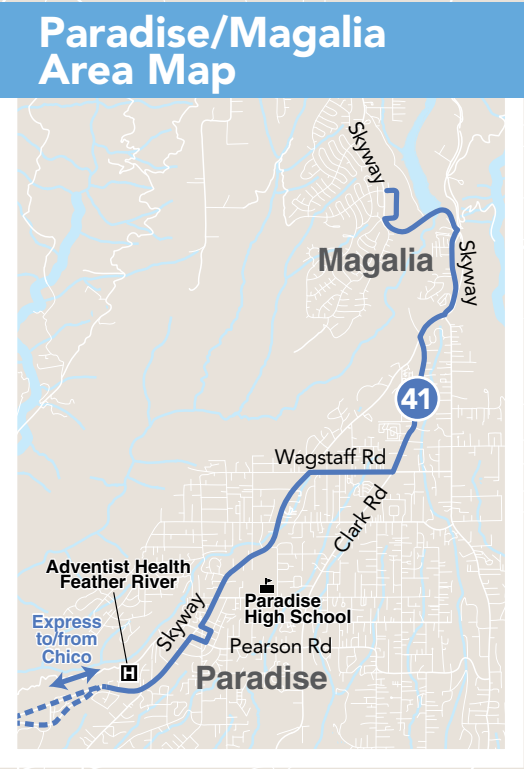

# Chico Area Map

## Regional Transit Map

Effective May 2026

### Bus Service in:

- |          |            |
|----------|------------|
| Chico    | Biggs      |
| Oroville | Thermalito |
| Paradise | Magalia    |
| Gridley  | Palermo    |

530-342-0221

BLineTransit.com

# Oroville Area Map