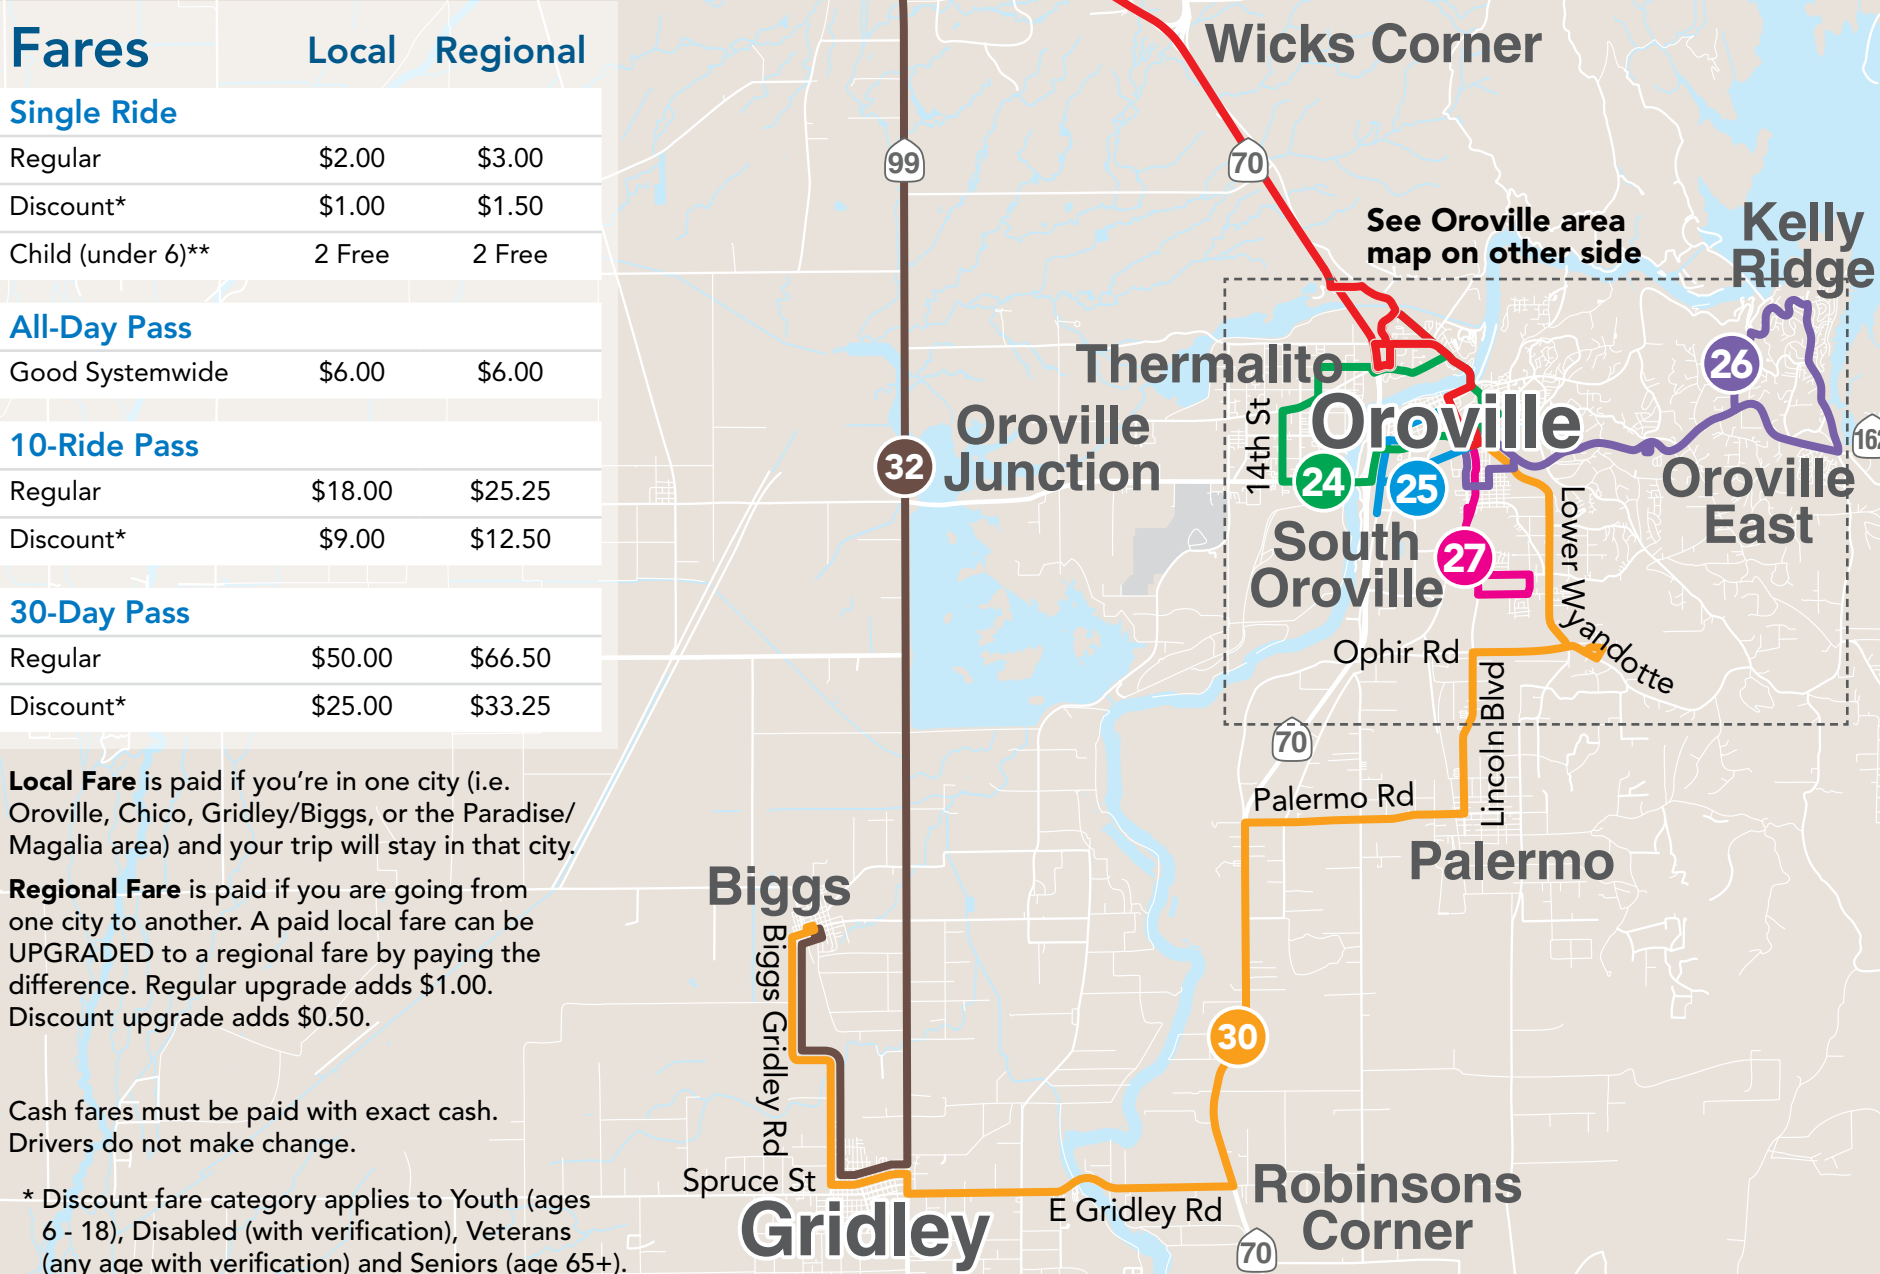

Title VI

Butte County Association of Governments (BCAG) and Butte Regional Transit (BRT or B-Line) grant all citizens equal access to its transportation services. BCAG and BRT are committed to ensuring that no person is excluded from participation in or denied the benefits of its services on the basis of race, color, or national origin as protected by Title VI of the Civil Rights Act of 1964 and its associated rules, regulations and amendments.