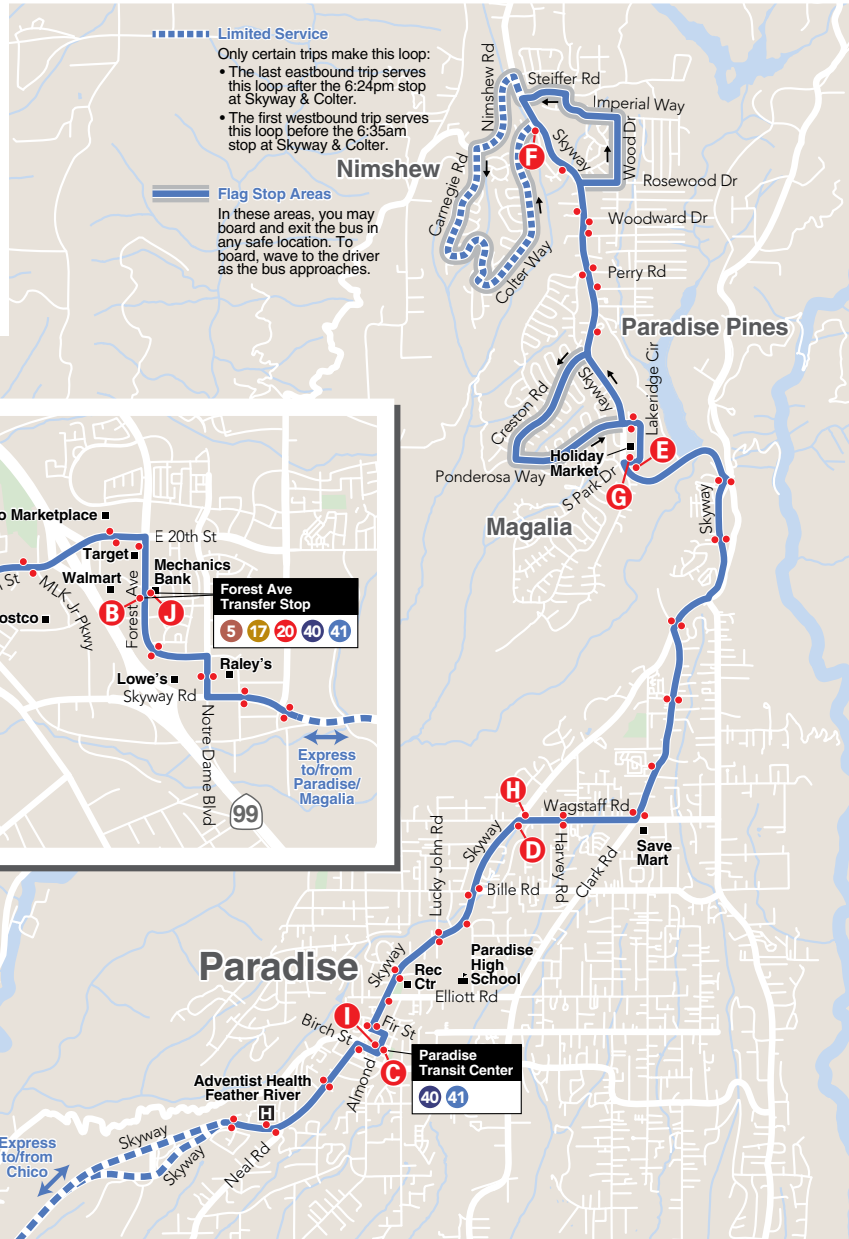

Route 41 Magalia - Chico Monday-Saturday

Saturday

Paradise/Magalia

| | Clark Rd & Wagstaff Rd | Skyway & Colter Way | Clark Rd & Wagstaff Rd |
|----|------------------------|---------------------|------------------------|
| AM | 9:45 | 10:10 | 10:31 |
| PM | 12:32 | 12:55 | 1:15 |
| | 5:18 | 5:43 | 6:03 |

Mon-Fri

Eastbound
from Chico to Paradise/Magalia

| | Downtown Chico Transit Center 2nd & Salem | Forest Ave Transfer Stop | Paradise Transit Center | Skyway & Wagstaff Rd | Holiday Market Lakeridge | Skyway & Colter Way |
|----|---|--------------------------|-------------------------|----------------------|--------------------------|---------------------|
| | A | B | C | D | E | F |
| AM | 7:20 | 7:32 | 7:54 | 8:01 | 8:13 | 8:26 |
| | 9:50 | 10:02 | 10:24 | 10:31 | 10:43 | 10:56 |
| PM | 12:20 | 12:32 | 12:54 | 1:01 | 1:13 | 1:26 |
| | 2:50 | 3:02 | 3:24 | 3:31 | 3:43 | 3:56 |
| | 5:10 | 5:22 | 5:44 | 5:51 | 6:03 | 6:24 |

Westbound
from Paradise/Magalia to Chico

| | Skyway & Colter Way | Holiday Market Lakeridge | Skyway & Wagstaff Rd | Paradise Transit Center | Forest Ave Transfer Stop | Downtown Chico Transit Center 2nd & Salem |
|----|---------------------|--------------------------|----------------------|-------------------------|--------------------------|---|
| | F | G | H | I | J | A |
| AM | 6:35 | 6:44 | 6:57 | 7:04 | *7:26 | 7:39 |
| | 8:26 | 8:35 | 8:48 | 8:55 | 9:17 | 9:30 |
| | 10:56 | 11:05 | 11:18 | 11:25 | 11:47 | 12:00 |
| PM | 1:26 | 1:35 | 1:48 | 1:55 | 2:17 | 2:30 |
| | 3:56 | 4:05 | 4:18 | 4:25 | 4:47 | 5:00 |

* Instead of serving Forest Ave, this trip travels up Fair Street, serving the Jesus Center and Ampla Health on Fair Street.