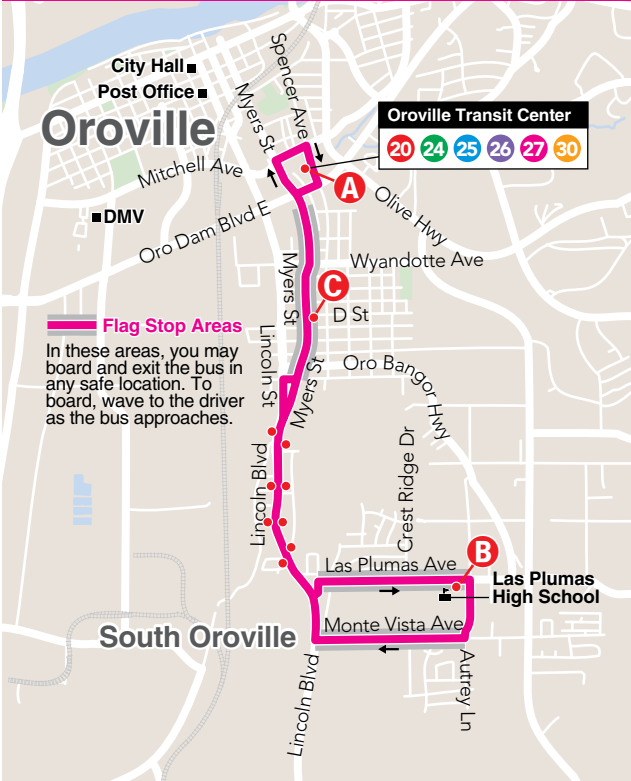

# Rt 27 South Oroville Monday-Friday

Oroville TC to Las Plumas High School

	Oroville Transit Center	Las Plumas High School	D St & Myers St	Oroville Transit Center
	<b>A</b>	<b>B</b>	<b>C</b>	<b>A</b>
<b>AM</b>	7:10	7:21	7:25	7:30
	8:10	8:21	8:25	8:30
	9:10	9:21	9:25	9:30
	11:10	11:21	11:25	11:30
<b>PM</b>	<b>12:10</b>	<b>12:21</b>	<b>12:25</b>	<b>12:30</b>
	<b>1:10</b>	<b>1:21</b>	<b>1:25</b>	<b>1:30</b>
	<b>2:10</b>	<b>2:21</b>	<b>2:25</b>	<b>2:30</b>
	<b>3:10</b>	<b>3:21</b>	<b>3:25</b>	<b>3:30</b>
	<b>4:30</b>	<b>4:41</b>	<b>4:45</b>	<b>4:50</b>
	<b>5:30</b>	<b>5:41</b>	<b>5:45</b>	<b>5:50</b>
	<b>6:30</b>	<b>6:41</b>	<b>6:45</b>	<b>6:50</b>

**Note:** After Route 27 arrives back at Oroville Transit Center, the bus continues as route 24.

530-342-0221  
BLineTransit.com