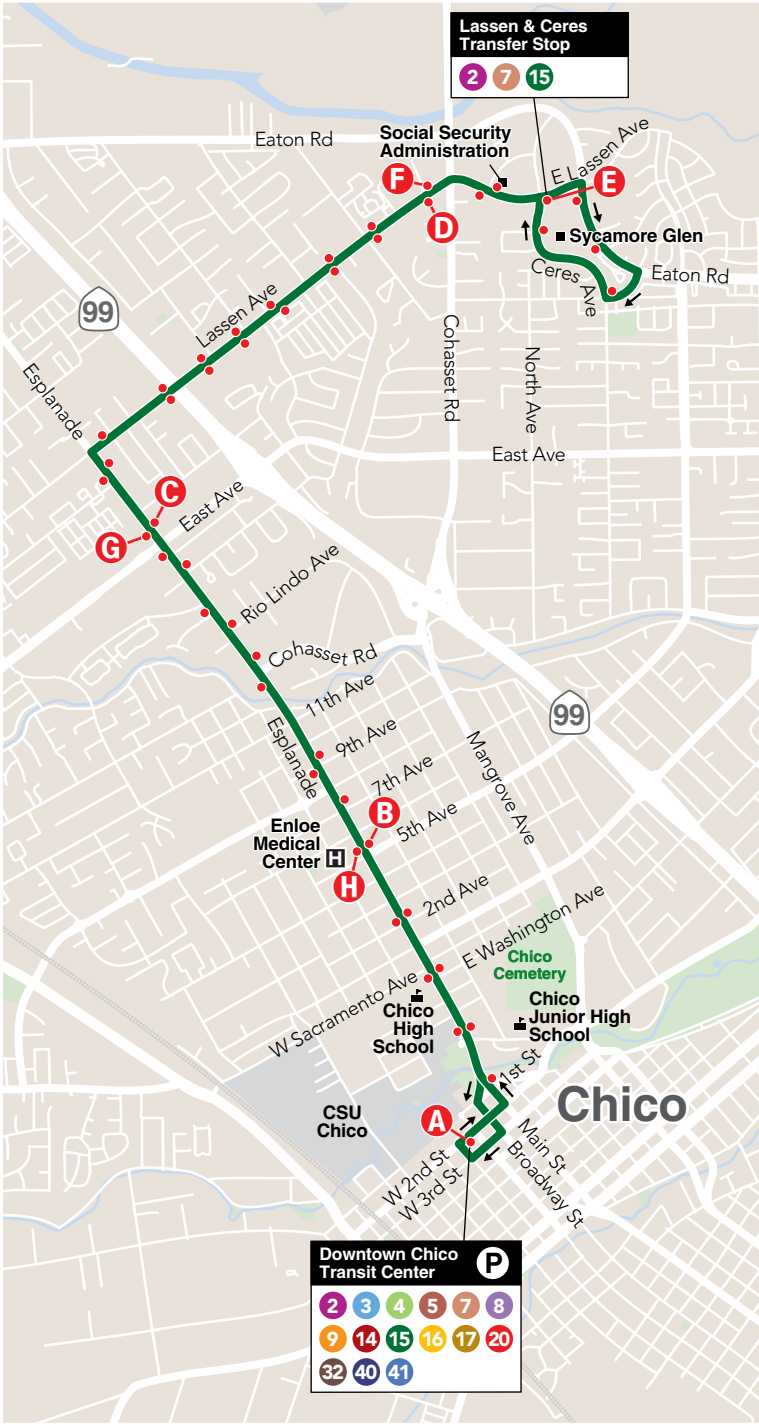

Rt 15 Esplanade / Lassen Monday-Saturday

Northbound from Downtown Chico to Ceres/Lassen

	Downtown Chico Transit Center 2nd & Salem	Esplanade & 5th St	Esplanade & East Ave	Lassen Ave & Cohasset Rd	Ceres Ave & Lassen Ave
	A	B	C	D	E
AM	6:50	6:57	7:02	7:07	7:14
	7:10	7:17	7:22	7:27	7:34
	7:50	7:57	8:02	8:07	8:14
	8:10	8:17	8:22	8:27	8:34
	8:50	8:57	9:02	9:07	9:14
	9:10	9:17	9:22	9:27	9:34
	9:50	9:57	10:02	10:07	10:14
	10:50	10:57	11:02	11:07	11:14
	11:50	11:57	12:02	12:07	12:14
	PM	12:50	12:57	1:02	1:07
1:50		1:57	2:02	2:07	2:14
2:10		2:17	2:22	2:27	2:34
2:50		2:57	3:02	3:07	3:14
3:10		3:17	3:22	3:27	3:34
3:50		3:57	4:02	4:07	4:14
4:10		4:17	4:22	4:27	4:34
4:50		4:57	5:02	5:07	5:14
5:10		5:17	5:22	5:27	5:34
5:50		5:57	6:02	6:07	6:14
6:10	6:17	6:22	6:27	6:34	
7:10	7:17	7:22	7:27	7:34	
8:10	8:17	8:22	8:27	8:34	
9:10	9:17	9:22	9:27	9:34	

Shaded trips **do not** operate on Saturday

Southbound from Ceres/Lassen to Downtown Chico

	Ceres Ave & Lassen Ave	Lassen Ave & Cohasset Rd	Esplanade & East Ave	Esplanade & 5th St	Downtown Chico Transit Center 2nd & Salem
	E	F	G	H	A
AM	6:15	6:17	6:22	6:27	6:35
	6:35	6:37	6:42	6:47	6:55
	7:15	7:17	7:22	7:27	7:35
	7:35	7:37	7:42	7:47	7:55
	8:15	8:17	8:22	8:27	8:35
	8:35	8:37	8:42	8:47	8:55
	9:15	9:17	9:22	9:27	9:35
	9:35	9:37	9:42	9:47	9:55
	10:15	10:17	10:22	10:27	10:35
	11:15	11:17	11:22	11:27	11:35
PM	12:15	12:17	12:22	12:27	12:35
	1:15	1:17	1:22	1:27	1:35
	2:15	2:17	2:22	2:27	2:35
	2:35	2:37	2:42	2:47	2:55
	3:15	3:17	3:22	3:27	3:35
	3:35	3:37	3:42	3:47	3:55
	4:15	4:17	4:22	4:27	4:35
	4:35	4:37	4:42	4:47	4:55
	5:15	5:17	5:22	5:27	5:35
	5:35	5:37	5:42	5:47	5:55
6:15	6:17	6:22	6:27	6:35	
6:35	6:37	6:42	6:47	6:55	
7:35	7:37	7:42	7:47	7:55	
8:35	8:37	8:42	8:47	8:55	

Shaded trips **do not** operate on Saturday

530-342-0221
BLineTransit.com