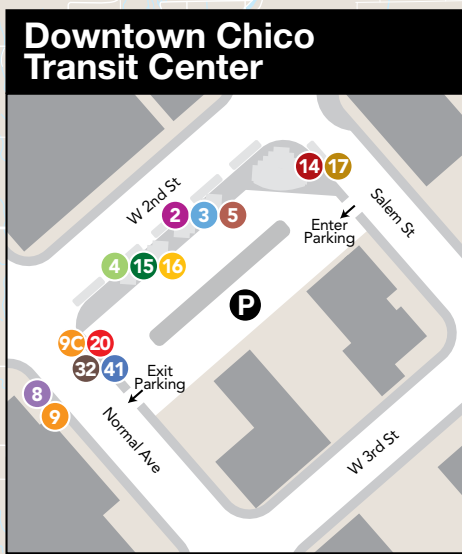

B-Line

Transit System Map

Route	Page
2 Mangrove	4
3 Nord / East	5
4 First / East	6
5 E 8th St	7
7 Bruce / Manzanita	8
8 Nord	9
9 Oak/Warner/Cedar	10
14 Park/Forest/MLK	11
15 Esplanade/Lassen	11-12
16 Esplanade / SR 99	13
17 Park/MLK/Forest	14
20 Chico – Oroville	14-15
24 Thermalito	16
25 Oro Dam	16
26 Olive Highway	17
27 South Oroville	17
30 Oroville - Biggs	18
32 Gridley - Chico	19
41 Magalia - Chico	20-21

Route 2 Mangrove

Monday-Saturday

Northbound

from Downtown Chico to Ceres/Lassen

	Downtown Chico Transit Center 2nd & Salem	Mangrove Ave & 5th Ave	Rio Lindo Ave & Parmac Rd	North Valley Plaza	Ceres Ave & Lassen Ave
	A	B	C	D	E
AM	6:50	6:57	7:02	7:06	*7:14
	7:50	7:57	8:02	8:06	*8:14
	8:20	8:27	8:32	8:36	8:44
	8:50	8:57	9:02	9:06	*9:14
	9:50	9:57	10:02	10:06	10:14
	10:50	10:57	11:02	11:06	11:14
PM	11:50	11:57	12:02	12:06	* 12:14
	12:50	12:57	1:02	1:06	1:14
	1:50	1:57	2:02	2:06	2:14
	2:10	2:17	2:22	2:26	* 2:34
	3:10	3:17	3:22	3:26	* 3:34
	4:10	4:17	4:22	4:26	* 4:34
	5:10	5:17	5:22	5:26	5:34
	6:10	6:17	6:22	6:26	6:34
	7:10	7:17	7:22	7:26	7:34
	8:10	8:17	8:22	8:26	8:34

Shaded trips **do not** operate on Saturday

* These trips continue as Route 7 southbound to Butte County Courthouse

Southbound

from Ceres/Lassen to Downtown Chico

	Ceres Ave & Lassen Ave	North Valley Plaza	Rio Lindo Ave & Parmac Rd	Mangrove Ave & 5th Ave	Downtown Chico Transit Center 2nd & Salem
	F	G	C	H	A
AM	6:15	6:21	6:26	6:29	6:40
	7:15	7:21	7:26	7:29	7:40
	7:45	7:51	7:56	7:59	8:10
	8:15	8:21	8:26	8:29	8:40
	9:15	9:21	9:26	9:29	9:40
	10:15	10:21	10:26	10:29	10:40
PM	11:15	11:21	11:26	11:29	11:40
	12:15	12:21	12:26	12:29	12:40
	1:15	1:21	1:26	1:29	1:40
	2:15	2:21	2:26	2:29	2:40
	3:35	3:41	3:46	3:49	4:00
	4:35	4:41	4:46	4:49	5:00
	5:35	5:41	5:46	5:49	6:00
	6:35	6:41	6:46	6:49	7:00
	7:35	7:41	7:46	7:49	8:00