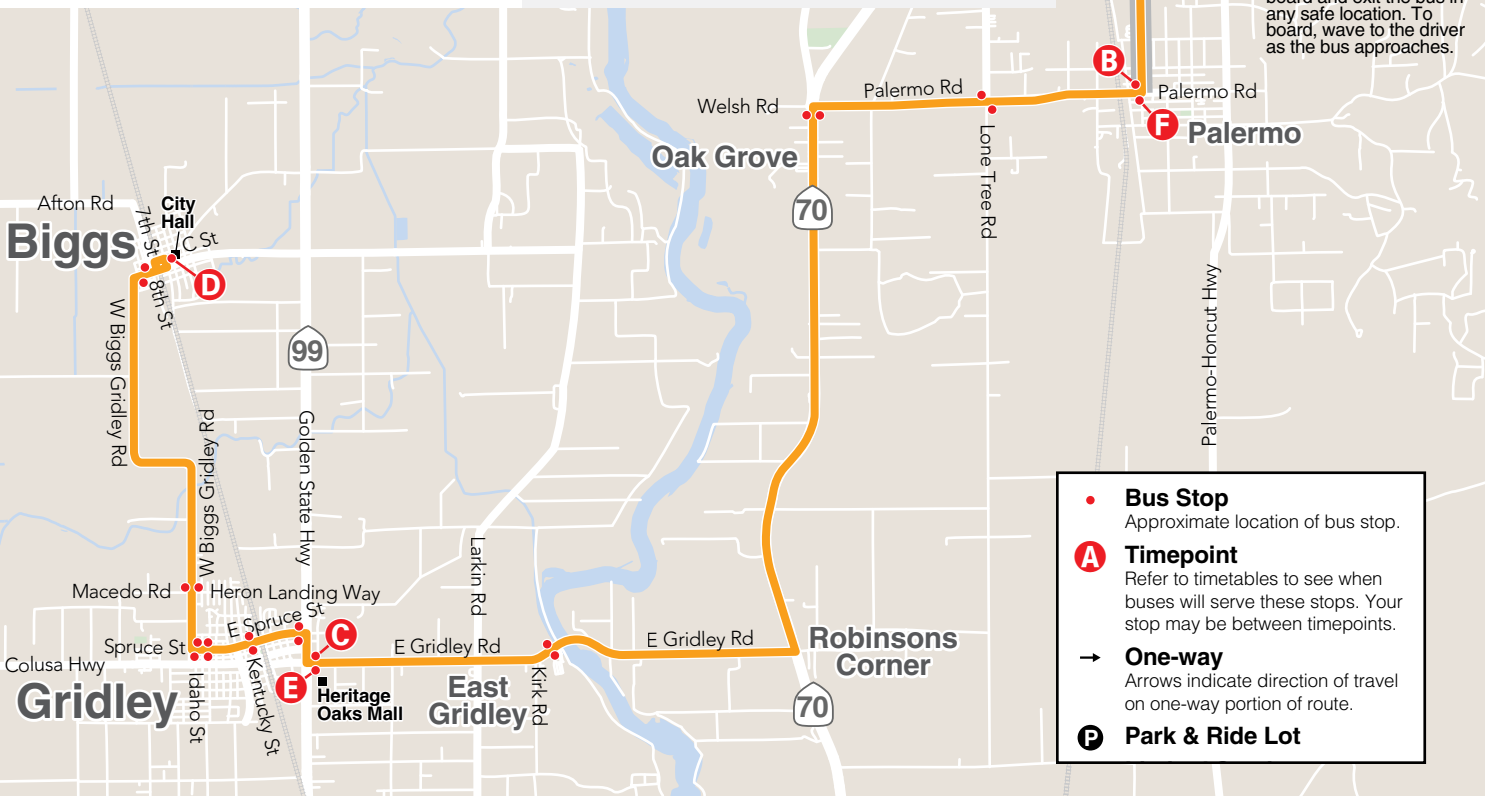

- **Bus Stop**
  Approximate location of bus stop.
- **A** **Timepoint**
  Refer to timetables to see when buses will serve these stops. Your stop may be between timepoints.
- → **One-way**
  Arrows indicate direction of travel on one-way portion of route.
- **P** **Park & Ride Lot**