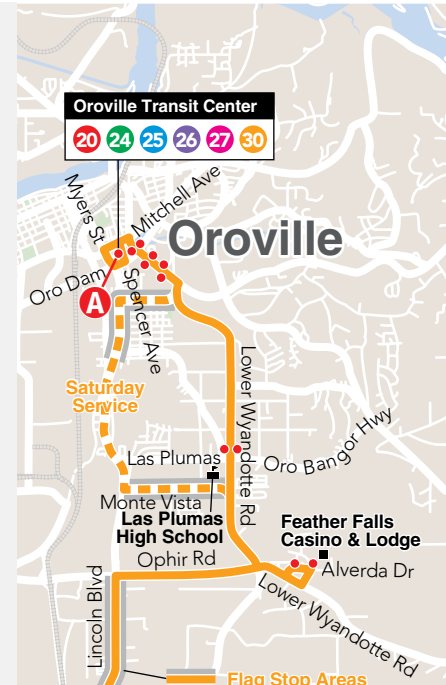

Northbound

from Gridley/Biggs to Oroville

	Biggs 6th St & B St	Gridley Heritage Oaks Mall	Palermo Lincoln Blvd & Palermo Rd	Oroville Transit Center
	D	E	F	A
AM	8:42 12:42	8:54 12:54	9:10 1:10	9:32 1:32
PM	4:00	4:12	4:28	4:50

Saturday

Southbound

from Oroville to Gridley/Biggs

	Oroville Transit Center	Palermo Lincoln Blvd & Palermo Rd	Gridley Heritage Oaks Mall	Biggs City Hall 6th St & C St
	A	B	C	D
AM	8:47 11:47	9:11 12:11	9:28 12:28	9:42 12:42
PM	3:07	3:31	3:48	4:02

Northbound

from Gridley/Biggs to Oroville

	Biggs City Hall 6th St & C St	Gridley Heritage Oaks Mall	Palermo Lincoln Blvd & Palermo Rd	Oroville Transit Center
	D	E	F	A
AM	9:47 12:47	9:59 12:59	10:15 1:15	10:40 1:40
PM	4:07	4:19	4:35	5:00