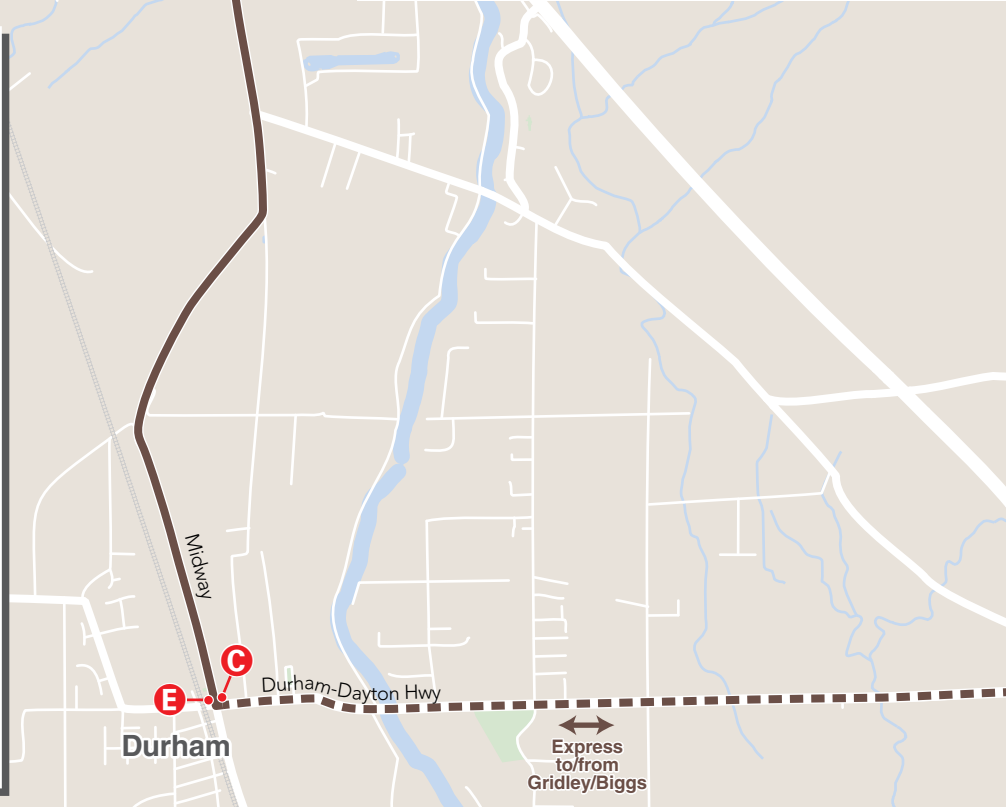

Route 32 Gridley - Chico

Monday-Friday

Northbound

from Gridley/Biggs to Chico

Biggs City Hall 6th St & C St	Gridley Spruce St & SR99	Durham Midway & Durham- Dayton Hwy	Downtown Chico Transit Center 2nd & Salem
A	B	C	D
AM 6:40	6:51	7:23	7:35

Southbound

from Chico to Gridley/Biggs

Downtown Chico Transit Center 2nd & Salem	Durham Midway & Durham- Dayton Hwy	Gridley Spruce St & SR99	Biggs City Hall 6th St & C St
D	E	F	A
AM 6:30	6:42	7:12	7:30
PM 5:20	5:36	6:08	6:20