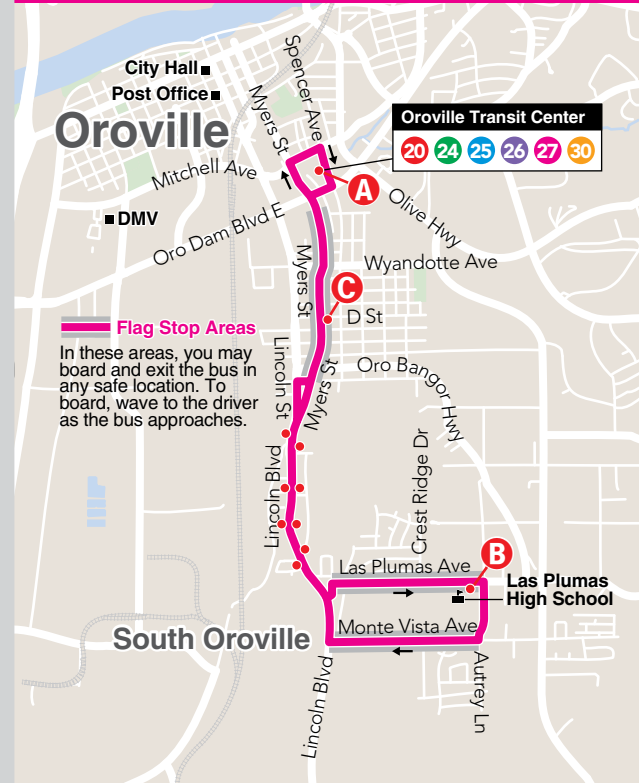

Rt 27 South Oroville

Monday-Friday

	Oroville Transit Center	D St & Myers St	Gold Country Casino	Kelly Ridge Rd & Royal Oaks De	Oroville Hospital	Orange & Acacia	Oroville Transit Center
	A	B	C	D	E	F	A
AM	26A	6:33	6:37	6:45	6:54	7:05	7:07
	26B	7:33	7:37	7:45	7:54	7:50	8:01
	26A	8:33	8:37	8:45	8:54	9:05	9:07
	26B	9:33	9:37	9:45	9:54	9:56	10:01
	26A	10:33	10:37	10:45	10:54	11:05	11:07
	26B	11:33	11:37	11:45		11:50	12:01
PM	26B	1:53	1:57	2:05		2:10	2:21
	26A	2:53	2:57	3:05	3:14	3:25	3:27
	26B	3:53	3:57	4:05	4:10	4:16	4:21
	26A	4:53	4:57	5:05	5:14	5:25	5:27
	26B	5:53	5:57	6:05		6:10	6:21

Note: After Route 26 arrives back at Oroville Transit Center, the bus continues as route 25.

Oroville TC to Las Plumas High School

	Oroville Transit Center	Las Plumas High School	D St & Myers St	Oroville Transit Center
	A	B	C	A
AM	7:10	7:21	7:25	7:30
	8:10	8:21	8:25	8:30
	9:10	9:21	9:25	9:30
	11:10	11:21	11:25	11:30
PM	12:10	12:21	12:25	12:30
	1:10	1:21	1:25	1:30
	2:10	2:21	2:25	2:30
	3:10	3:21	3:25	3:30
	4:30	4:41	4:45	4:50
	5:30	5:41	5:45	5:50
	6:30	6:41	6:45	6:50

Note: After Route 27 arrives back at Oroville Transit Center, the bus continues as route 24.