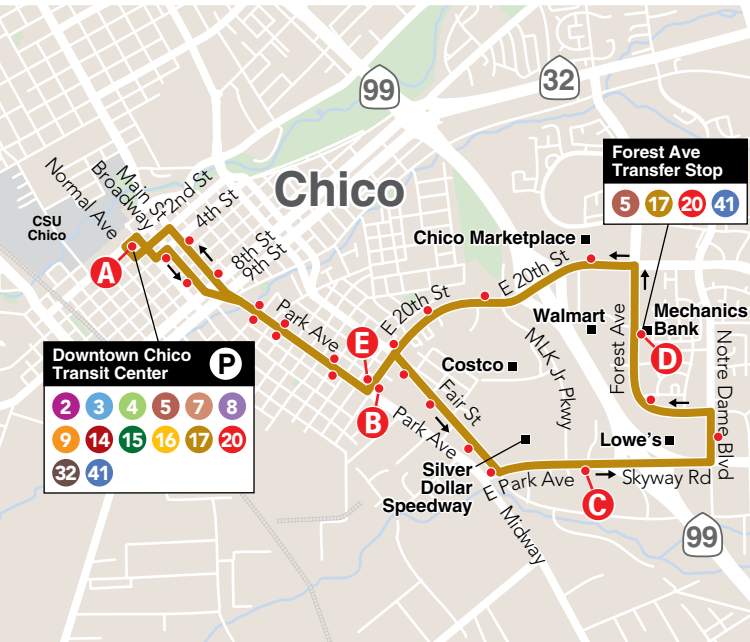

Shaded trips **do not** operate on Saturday

Southbound

from Esplanade/SR99 to Downtown Chico

	Esplanade & SR 99 E	Esplanade & East Ave F	Rio Lindo Ave & Parmac Rd G	Esplanade & 5th St H	Downtown Chico Transit Center 2nd & Salem A
AM	6:55	7:04	7:09	7:15	7:22
	7:55	8:04	8:09	8:15	8:22
	8:55	9:04	9:09	9:15	9:22
	9:55	10:04	10:09	10:15	10:22
	10:45	10:54	10:59	11:05	11:12
	11:45	11:54	11:59	12:05	12:12
PM	12:45	12:54	12:59	1:05	1:12
	1:45	1:54	1:59	2:05	2:12
	2:55	3:04	3:09	3:15	3:22
	3:55	4:04	4:09	4:15	4:22
	4:55	5:04	5:09	5:15	5:22
	5:55	6:04	6:09	6:15	6:22

Shaded trips **do not** operate on Saturday

Rt 17 Park/MLK/Forest

Monday-Saturday

from Downtown Chico to MLK Pkwy, back via Forest Ave

	Downtown Chico Transit Center 2nd & Salem	20th St & Park Ave	Park Ave & MLK Pkwy	Forest Ave Transfer Stop	20th St & Park Ave	Downtown Chico Transit Center 2nd & Salem
	A	B	C	D	E	A
AM	7:30	7:37	7:44	7:50	7:56	8:05
	8:30	8:37	8:44	8:50	8:56	9:05
	9:30	9:37	9:44	9:50	9:56	10:05
	10:30	10:37	10:44	10:50	10:56	11:05
	11:20	11:27	11:34	11:40	11:46	11:55
PM	12:20	12:27	12:34	12:40	12:46	12:55
	1:20	1:27	1:34	1:40	1:46	1:55
	2:30	2:37	2:44	2:50	2:56	3:05
	3:30	3:37	3:44	3:50	3:56	4:05
	4:30	4:37	4:44	4:50	4:56	5:05
	5:30	5:37	5:44	5:50	5:56	6:05

Shaded trip **does not** operate on Saturday

Route 20

Saturday/Sunday

Southbound Sat/Sun

from Chico to Oroville

	Downtown Chico Transit Center 2nd & Salem	Fir Street Park & Ride	Forest Ave Transfer Stop	Oroville Public Works	Oroville Transit Center	Feather River & Oro Dam
	A	B	C	D	E	F
AM	7:50	7:56	8:03	8:28	8:38	8:43
	9:50	9:56	10:03	10:28	10:38	10:43
	11:50	11:56	12:03	12:28	12:38	12:43
PM	2:10	2:16	2:23	2:48	2:58	3:03
	4:10	4:16	4:23	4:48	4:58	5:03

Note: Commute runs that have no time listed at the Forest Ave Transfer Stop go direct between the Fir Street Park & Ride in Chico and Oroville. They DO NOT SERVE the stops on Forest & E 20th.

* These trips do not serve the Park & Ride lot at 3rd St & Grand Ave in Oroville.