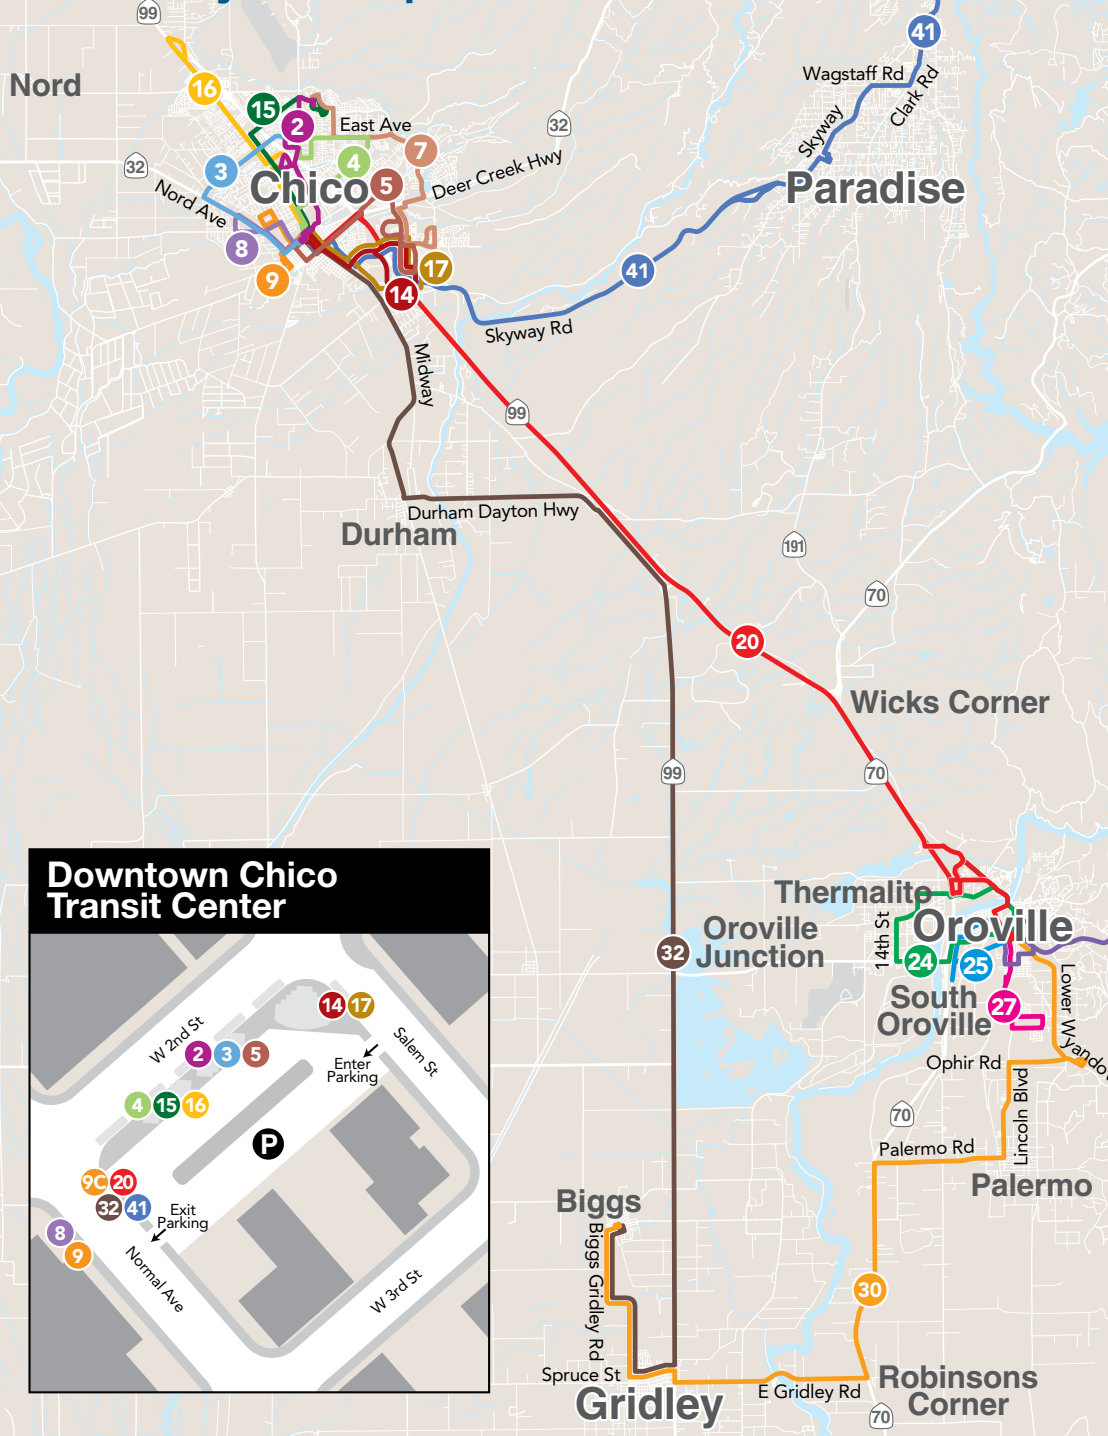

Be at your bus stop 5 minutes early to allow for variations in travel time!

Northbound from Downtown Chico to Cere			
	Downtown Chico Transit Center 2nd & Salem	Mangrove Ave & 5th Ave	Rio Lindo Ave & Parmac Rd
	A	B	C
AM	6:50	6:57	7:02
	7:50	7:57	8:02
	8:20	8:27	8:32
	8:50	8:57	9:02
	9:50	9:57	10:02

B-Line

Transit System Map

Route	Page
2 Mangrove	4
3 Nord / East	5
4 First / East	6
5 E 8th St	7
7 Bruce / Manzanita	8
8 Nord	9
9 Oak/Warner/Cedar	10
14 Park/Forest/MLK	11
15 Esplanade/Lassen	11-12
16 Esplanade / SR 99	13
17 Park/MLK/Forest	14
20 Chico – Oroville	14-15
24 Thermalito	16
25 Oro Dam	16
26 Olive Highway	17
27 South Oroville	17
30 Oroville - Biggs	18
32 Gridley - Chico	19
41 Magalia - Chico	20-21

Route 2 Mangrove

Monday-Saturday

Northbound

from Downtown Chico to Ceres/Lassen

	Downtown Chico Transit Center 2nd & Salem	Mangrove Ave & 5th Ave	Rio Lindo Ave & Parmac Rd	North Valley Plaza	Ceres Ave & Lassen Ave
	A	B	C	D	E
AM	6:50	6:57	7:02	7:06	*7:14
	7:50	7:57	8:02	8:06	*8:14
	8:20	8:27	8:32	8:36	8:44
	8:50	8:57	9:02	9:06	*9:14
	9:50	9:57	10:02	10:06	10:14
	10:50	10:57	11:02	11:06	11:14
PM	11:50	11:57	12:02	12:06	* 12:14
	12:50	12:57	1:02	1:06	1:14
	1:50	1:57	2:02	2:06	2:14
	2:10	2:17	2:22	2:26	* 2:34
	3:10	3:17	3:22	3:26	* 3:34
	4:10	4:17	4:22	4:26	* 4:34
	5:10	5:17	5:22	5:26	5:34
	6:10	6:17	6:22	6:26	6:34
	7:10	7:17	7:22	7:26	7:34
	8:10	8:17	8:22	8:26	8:34