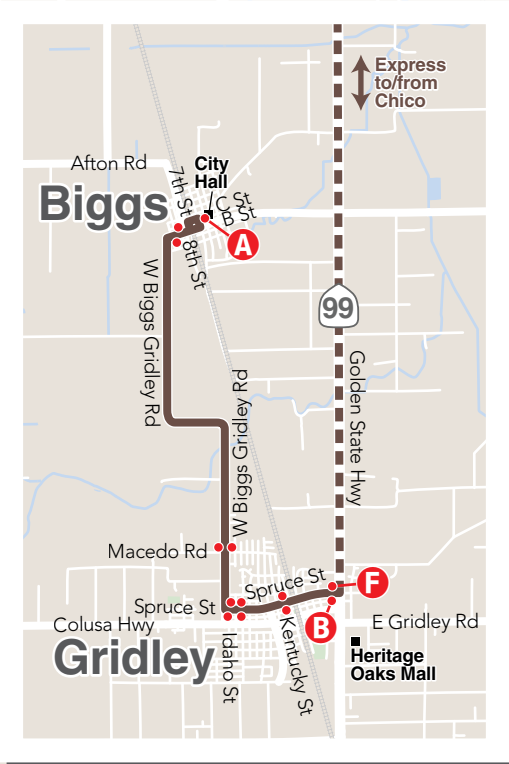

Flag Stop Areas
In these areas, you may board and exit the bus in any safe location. To board, wave to the driver as the bus approaches.

- **Bus Stop**
Approximate location of bus stop.
- A** **Timepoint**
Refer to timetables to see when buses will serve these stops. Your stop may be between timepoints.
- **One-way**
Arrows indicate direction of travel on one-way portion of route.
- P** **Park & Ride Lot**

Route 32 Gridley - Chico

Monday-Friday

Northbound

from Gridley/Biggs to Chico

Biggs City Hall 6th St & C St	Gridley Spruce St & SR99	Durham Midway & Durham- Dayton Hwy	Downtown Chico Transit Center 2nd & Salem
A	B	C	D
AM 6:40	6:51	7:23	7:35

Southbound

from Chico to Gridley/Biggs

Downtown Chico Transit Center 2nd & Salem	Durham Midway & Durham- Dayton Hwy	Gridley Spruce St & SR99	Biggs City Hall 6th St & C St
D	E	F	A
AM 6:30	6:42	7:12	7:30
PM 5:20	5:36	6:08	6:20

Mon-Fri

Eastbound

from Chico to Paradise/Magalia

	Downtown Chico Transit Center 2nd & Salem	Forest Ave Transfer Stop	Paradise Transit Center	Skyway & Wagstaff Rd	Holiday Market Lakeridge
	A	B	C	D	E
AM	7:20	7:32	7:54	8:01	8:13
	10:50	11:02	11:24	11:31	11:43
PM	12:50	1:02	1:24	1:31	1:43
	5:10	5:22	5:44	5:51	6:03