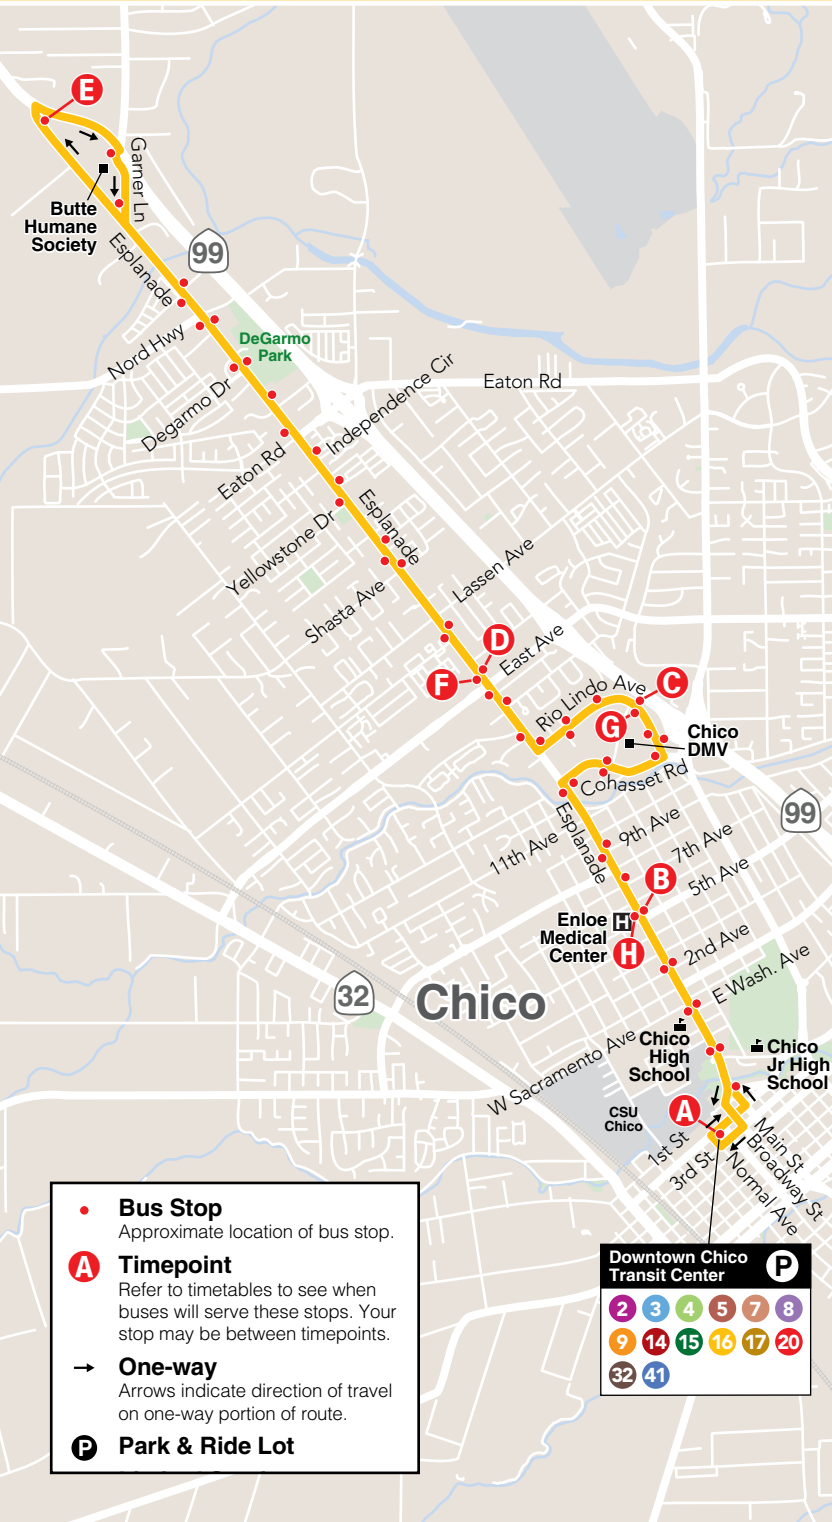

Shaded trips **do not** operate on Saturday

Southbound

from Ceres/Lassen to Downtown Chico

	Ceres Ave & Lassen Ave	Lassen Ave & Cohasset Rd	Esplanade & East Ave	Esplanade & 5th St	Downtown Chico Transit Center 2nd & Salem
	E	F	G	H	A
AM	6:15	6:17	6:22	6:27	6:35
	6:35	6:37	6:42	6:47	6:55
	7:15	7:17	7:22	7:27	7:35
	7:35	7:37	7:42	7:47	7:55
	8:15	8:17	8:22	8:27	8:35
	8:35	8:37	8:42	8:47	8:55
	9:15	9:17	9:22	9:27	9:35
	9:35	9:37	9:42	9:47	9:55
	10:15	10:17	10:22	10:27	10:35
	11:15	11:17	11:22	11:27	11:35
PM	12:15	12:17	12:22	12:27	12:35
	1:15	1:17	1:22	1:27	1:35
	2:15	2:17	2:22	2:27	2:35
	2:35	2:37	2:42	2:47	2:55
	3:15	3:17	3:22	3:27	3:35
	3:35	3:37	3:42	3:47	3:55
	4:15	4:17	4:22	4:27	4:35
	4:35	4:37	4:42	4:47	4:55
	5:15	5:17	5:22	5:27	5:35
	5:35	5:37	5:42	5:47	5:55
6:15	6:17	6:22	6:27	6:35	
6:35	6:37	6:42	6:47	6:55	
7:35	7:37	7:42	7:47	7:55	
8:35	8:37	8:42	8:47	8:55	

Shaded trips **do not** operate on Saturday

See map on previous page

Route 16 Esplanade / SR 99 Monday-Saturday

- **Bus Stop**
Approximate location of bus stop.
- A** **Timepoint**
Refer to timetables to see when buses will serve these stops. Your stop may be between timepoints.
- **One-way**
Arrows indicate direction of travel on one-way portion of route.
- P** **Park & Ride Lot**

Downtown Chico Transit Center **P**

2 3 4 5 7 8
9 14 15 16 17 20
32 41

Northbound

from Downtown Chico to Esplanade/SR99

	Downtown Chico Transit Center 2nd & Salem A	Esplanade & 5th St B	Rio Lindo Ave & Parmac Rd C	Esplanade & East Ave D	Esplanade & SR 99 E
AM	7:30	7:37	7:44	7:47	7:55
	8:30	8:37	8:44	8:47	8:55
	9:30	9:37	9:44	9:47	9:55
	10:20	10:27	10:34	10:37	10:45
	11:20	11:27	11:34	11:37	11:45
PM	12:20	12:27	12:34	12:37	12:45
	1:20	1:27	1:34	1:37	1:45
	2:30	2:37	2:44	2:47	2:55
	3:30	3:37	3:44	3:47	3:55
	4:30	4:37	4:44	4:47	4:55
	5:30	5:37	5:44	5:47	5:55
	6:30	6:37	6:44	6:47	6:55